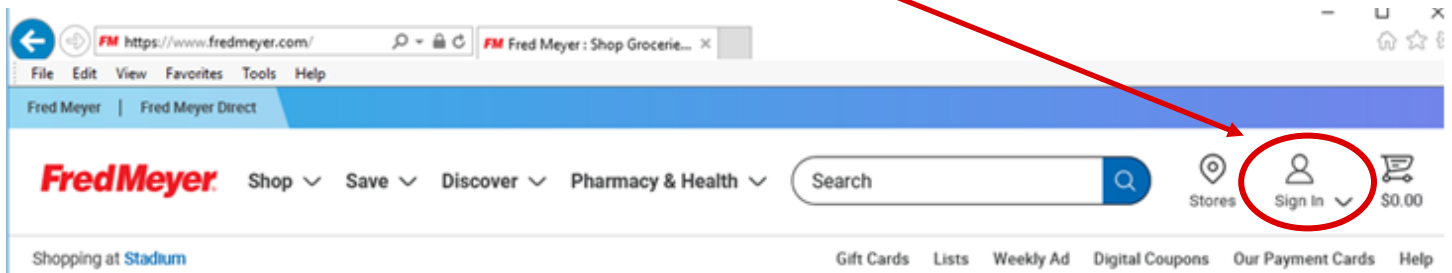

How to participate in **FRED MEYER COMMUNITY REWARDS** and still earn all the reward points and rebates

1. If you don't already have a Fred Meyer Rewards Card, get one from any cashier at Fred Meyer.
2. Go to <https://www.fredmeyer.com> and sign in to your existing account or create a new account linked to your Fred Meyer Rewards Card.