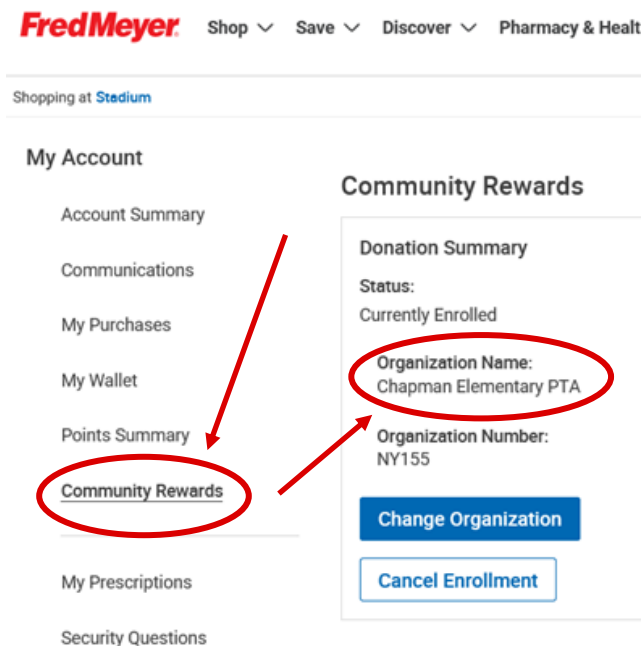

How to participate in **FRED MEYER COMMUNITY REWARDS** and still earn all the reward points and rebates

1. If you don't already have a Fred Meyer Rewards Card, get one from any cashier at Fred Meyer.
2. Go to <https://www.fredmeyer.com> and sign in to your existing account or create a new account linked to your Fred Meyer Rewards Card.

3. Go to 'My Account' > 'Community Rewards' and search for and enroll **Chapman Elementary PTA** as your designated charity.

4. Go to 'My Account' > 'Account Summary' and set your phone number as your Alt ID so you can get rewards for shopping at Fred Meyer even when you forget your Rewards Card.
5. Fred Meyer will make a donation to Chapman at the end of each quarter based on the accumulated spending by each customer linked to Chapman Elementary PTA. Customers keep their own rewards points and rebates.